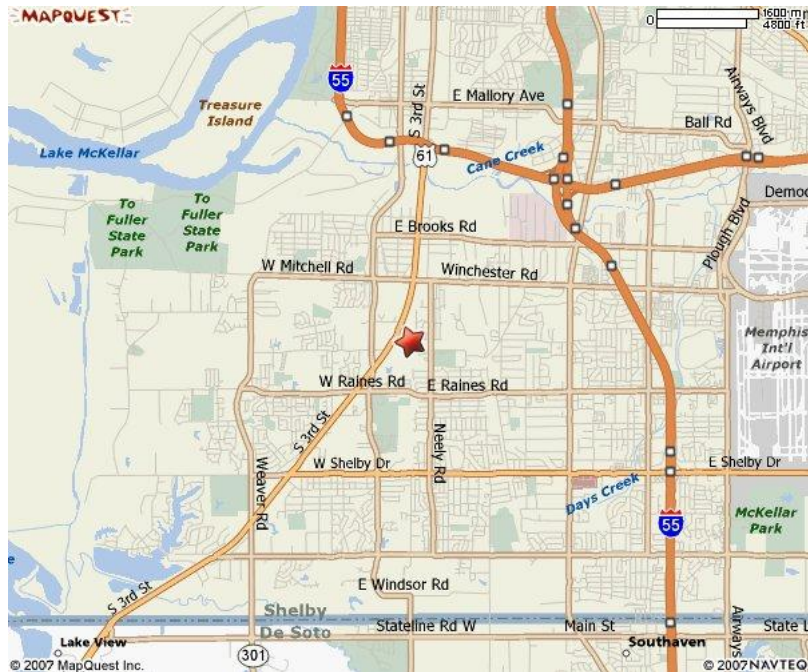

Fall Build 2009

Location: Nehemiah Neighborhood – 87 and 83 Haas

From East Suburbs

- Travel I-240 west and then follow I-55 north (toward St. Louis)
 - Take Exit #7 (Hwy 61/Third Street) and go south
 - Continue on South Third, across Brooks Road
 - Turn left on Builders Way—turn right on Fountain Gate—Fountain Gate turns into Haas.
- Please park on Haas and be careful not to park in front of driveways.**

From North / Northeast Suburbs

- Travel I-240 South
 - Take I-55 north (toward St. Louis)
 - Take Exit #7 (Hwy 61/Third Street) and go south
 - Continue on South Third, across Brooks Road
 - Turn left on Builders Way— turn right on Fountain Gate—Fountain Gate turns into Haas.
- Please park on Haas and be careful not to park in front of driveways.**

From East Memphis/Midtown

- Take I-240 West or I-240 South
 - Continue on I-55 north (toward St. Louis)
 - Take Exit #7 (Hwy 61/Third Street) and go south
 - Continue on South Third, across Brooks Road
 - Turn left on Builders Way— turn right on Fountain Gate—Fountain Gate turns into Haas.
- Please park on Haas and be careful not to park in front of driveways.**

From Downtown

- Take I-55 south (away from downtown)
 - Take Exit #7 (Hwy 61/Third Street) and go south
 - Continue on South Third, across Brooks Road
 - Turn left on Builders Way—turn right on Fountain Gate—Fountain Gate turns into Haas
- Please park on Haas and be careful not to park in front of driveways.**