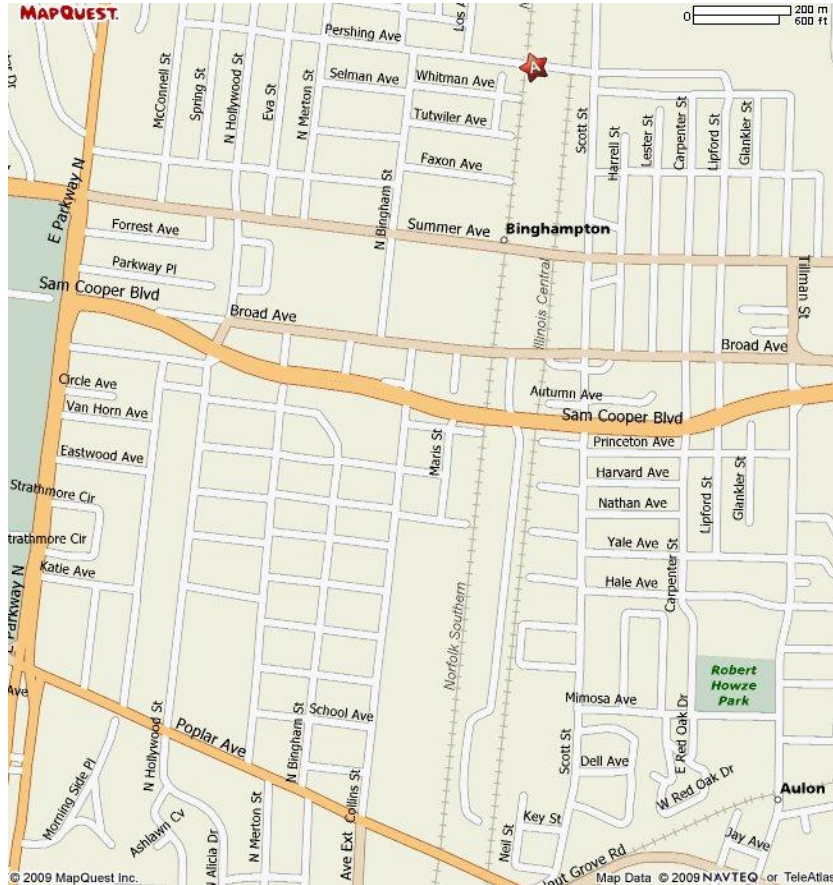

Fall Build 2009

Parking Location: 2718 Pershing Ave.

From East Suburbs/East Memphis

- Travel I-240 East (toward Nashville) and then continue on I-40 West (toward Little Rock)
- Merge onto Sam Cooper Blvd- exit 12B on the left, then turn right on Tillman St.
- Turn left on Broad Ave., right on Scott St., left on Pershing Ave.
- Parking lot will be immediately on your left- New Tech Packaging, 2718 Pershing Ave.**

From North / Northeast Suburbs

- Travel I-40 West (toward Little Rock)
- Follow the signs for Sam Cooper Blvd., then turn right on Tillman St.
- Turn left on Broad Ave., right on Scott St., left on Pershing Ave.
- Parking lot will be immediately on your left- New Tech Packaging, 2718 Pershing Ave.**

From Midtown

- Travel north on East Parkway, then turn right on Poplar Ave.
- Turn left on N. Hollywood St., right on Broad Ave., left on Scott St., left on Pershing
- Parking lot will be immediately on your left- New Tech Packaging, 2718 Pershing Ave.**

From Downtown

- Travel east on Poplar Ave., then turn left on East Parkway,
- Turn left on N. Hollywood St., right on Broad Ave., left on Scott St., left on Pershing
- Parking lot will be immediately on your left- New Tech Packaging, 2718 Pershing Ave.**